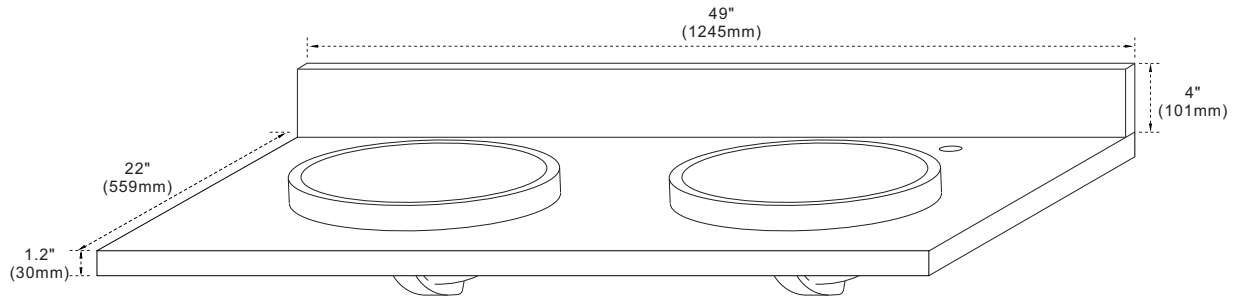

BELLATERRA HOME

Model: 430003-49D Countertop

Features

1. Double 18" round topmount sink cutout;
2. Single faucet hole;
3. 4" height backsplash included;
4. Thickness laminated to 1.2";

Colors / Finishes

- WM - Natural White Carrara marble;
- BG - Natural Black Galaxy Granite;
- GY - Natural Grey Granite;
- WE - White Engineer Stone;

Top view

Side view

NOTE: SINK STYLE, SHAPE, FAUCET HOLES, CUTOUT ON TOP, VANITY MAY VARY FROM THE PICTURE ABOVE. INSTRUCTIONAL PURPOSE ONLY.

Professional installation is recommended.
www.bellaterra-home.com