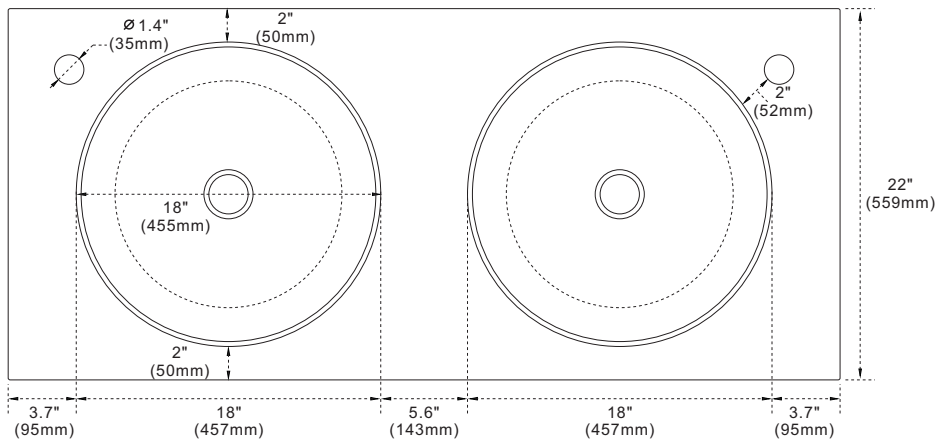

BELLATERRA HOME

Model: 430003-49D Countertop

Features

1. Double 18" round topmount sink cutout;
2. Single faucet hole;
3. 4" height backsplash included;
4. Thickness laminated to 1.2";

Colors / Finishes

- WM - Natural White Carrara marble;
- BG - Natural Black Galaxy Granite;
- GY - Natural Grey Granite;
- WE - White Engineer Stone;

Top view

Side view

NOTE: SINK STYLE, SHAPE, FAUCET HOLES, CUTOUT ON TOP, VANITY MAY VARY FROM THE PICTURE ABOVE. INSTRUCTIONAL PURPOSE ONLY.

Professional installation is recommended.
www.bellaterra-home.com