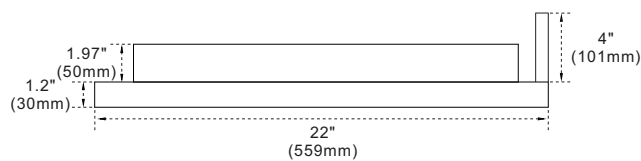

BELLATERRA HOME

Model: 430003-49D Countertop

Features

1. Double 18" round topmount sink cutout;
2. Single faucet hole;
3. 4" height backsplash included;
4. Thickness laminated to 1.2";

Colors / Finishes

- WM - Natural White Carrara marble;
- BG - Natural Black Galaxy Granite;
- GY - Natural Grey Granite;
- WE - White Engineer Stone;

Top view

Side view

NOTE: SINK STYLE, SHAPE, FAUCET HOLES, CUTOUT ON TOP, VANITY MAY VARY FROM THE PICTURE ABOVE. INSTRUCTIONAL PURPOSE ONLY.

Professional installation is recommended.
www.bellaterra-home.com